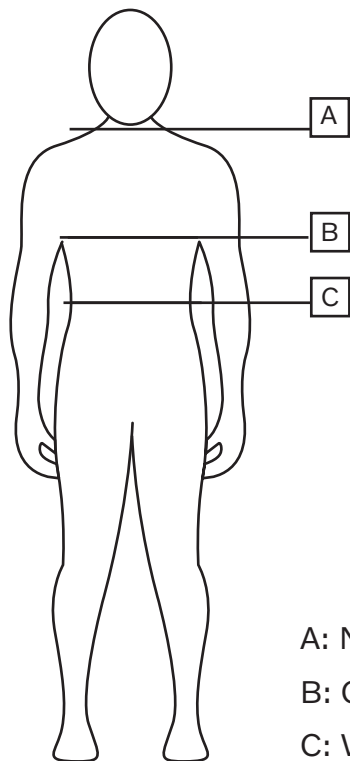

# VOLVO MEASUREMENT CHART

## T-SHIRT

A: NECK BAND  
B: CHEST TO FIT  
C: WAIST SIZE

Measurements are in cm

	<b>XS</b>	<b>S</b>	<b>M</b>	<b>L</b>	<b>XL</b>	<b>XXL</b>
NECK BAND	34,5/36	36/37,5	37,5/39	39/40	40/41,5	41,5/43
CHEST TO FIT	84/90	90/96	96/102	102/106	106/112	112/118
WAIST SIZE	68/74	74/80	80/86	86/91	91/98	98/106